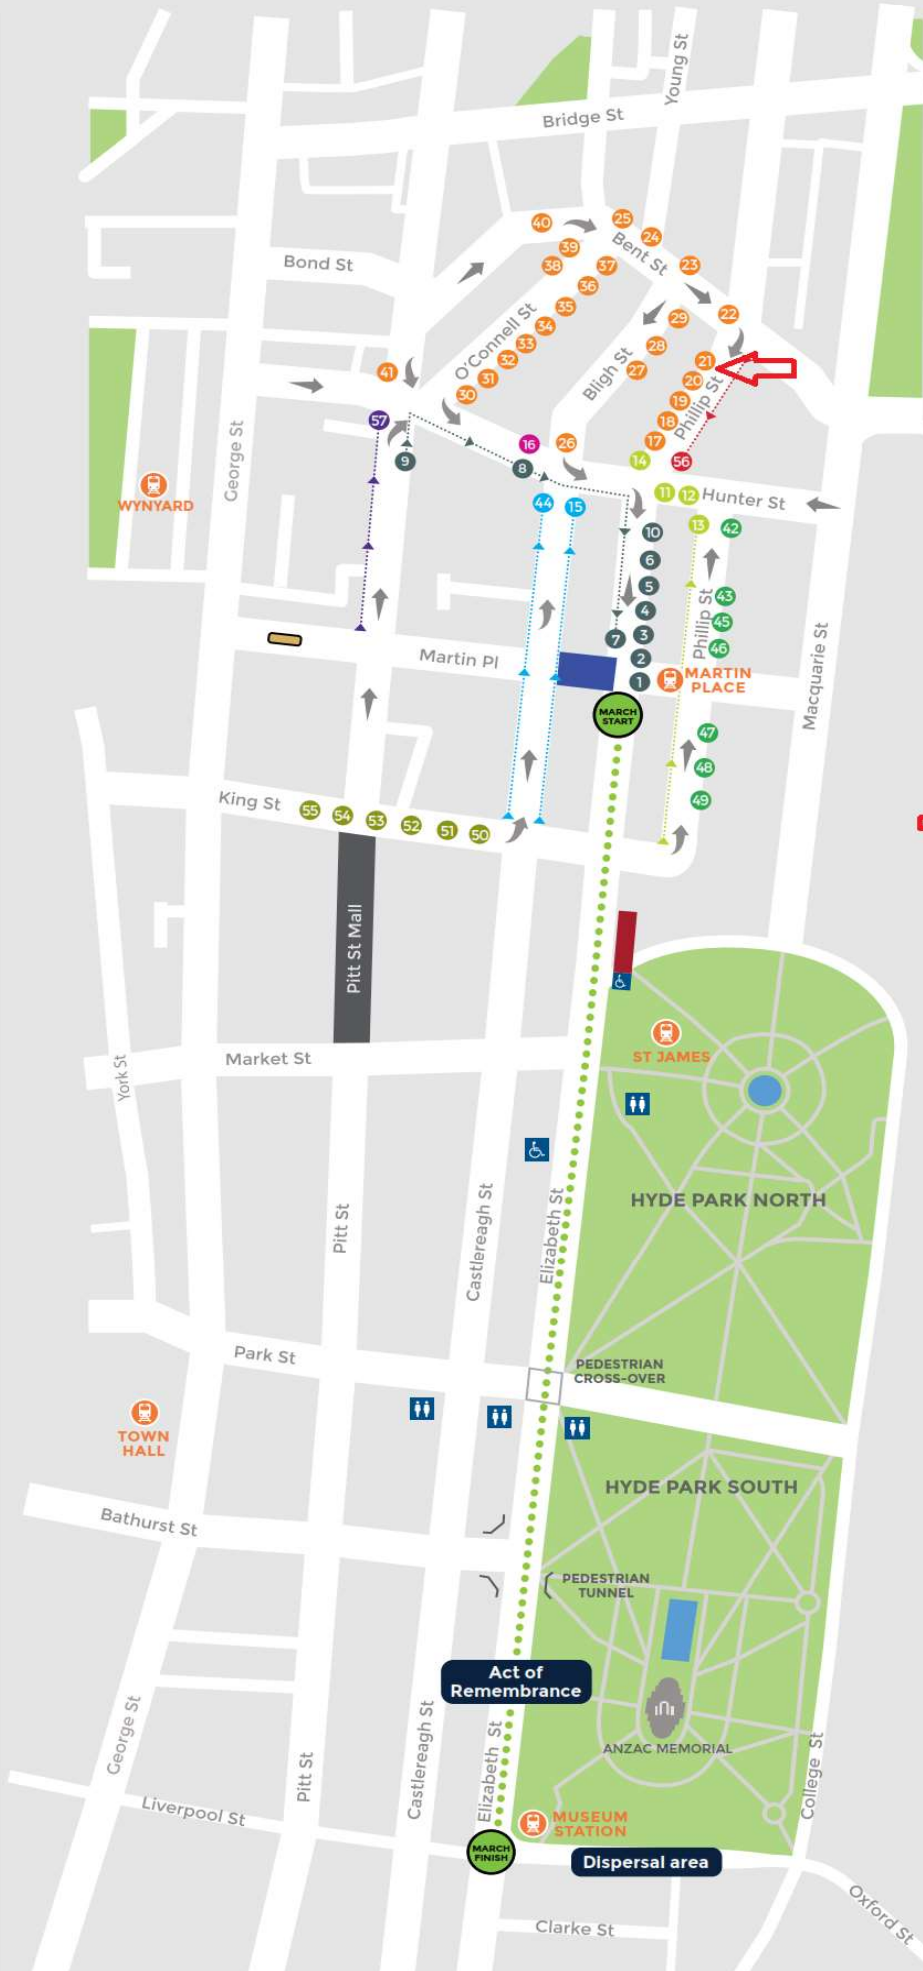

# SYDNEY ANZAC DAY MARCH MAP 2019

## Key

- Band Chute
- Cenotaph
- Veterans' Seating
- Toilets
- Participant Flow
- March Path
- Wheelchair Accessible Viewing Area